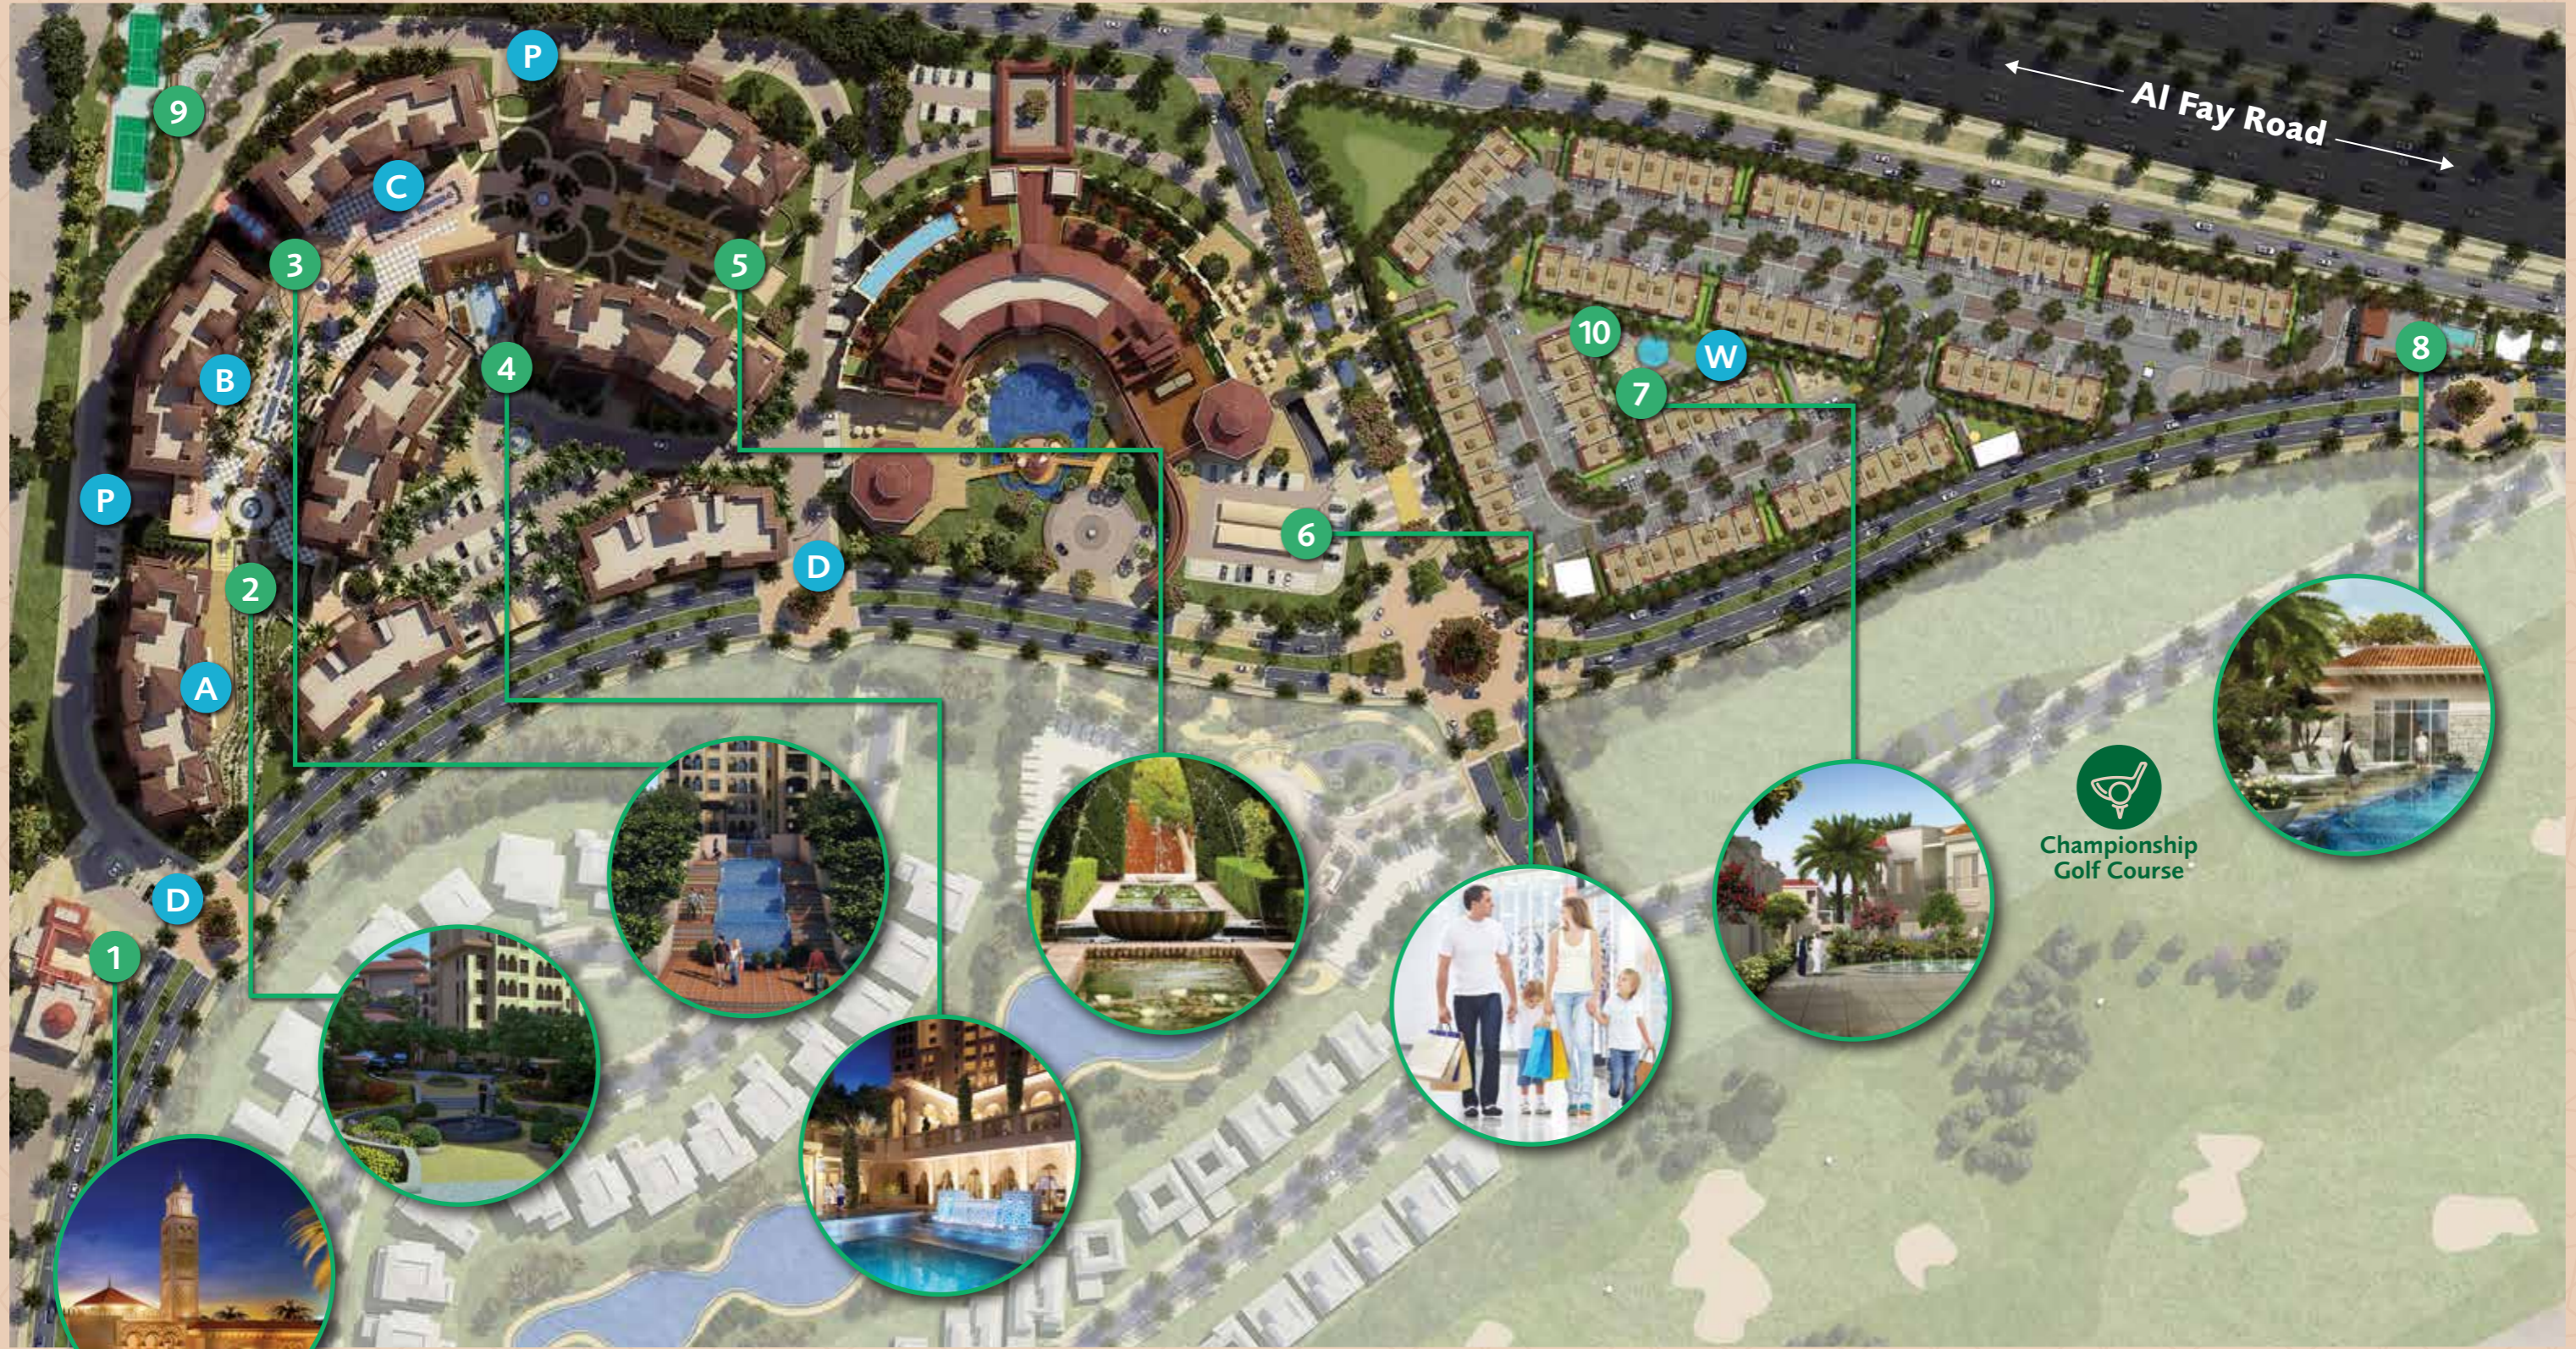

live it to believe it

ALANDALUS - MASTERPLAN

ALANDALUS
AT JUMEIRAH GOLF ESTATES

KEY AREAS

- | | | | | | |
|--------------------|---|------------------------|--------------------------------------|--|------------------------|
| A Tower - A | D Community Entrance & Exit | 1 Mosque | 4 Clubhouse | 7 Townhouses | 9 Tennis courts |
| B Tower - B | P Covered Parking | 2 Costa del Sol | 5 Generalife's Gardens | 8 Townhouse Clubhouse | 10 Playground |
| C Tower - C | W Water features - Plunge pool - Splash pad | 3 Alhambra | 6 Retail and Community Center | Amenities - Swimming Pool - Kids Pool - Terrace Deck | |